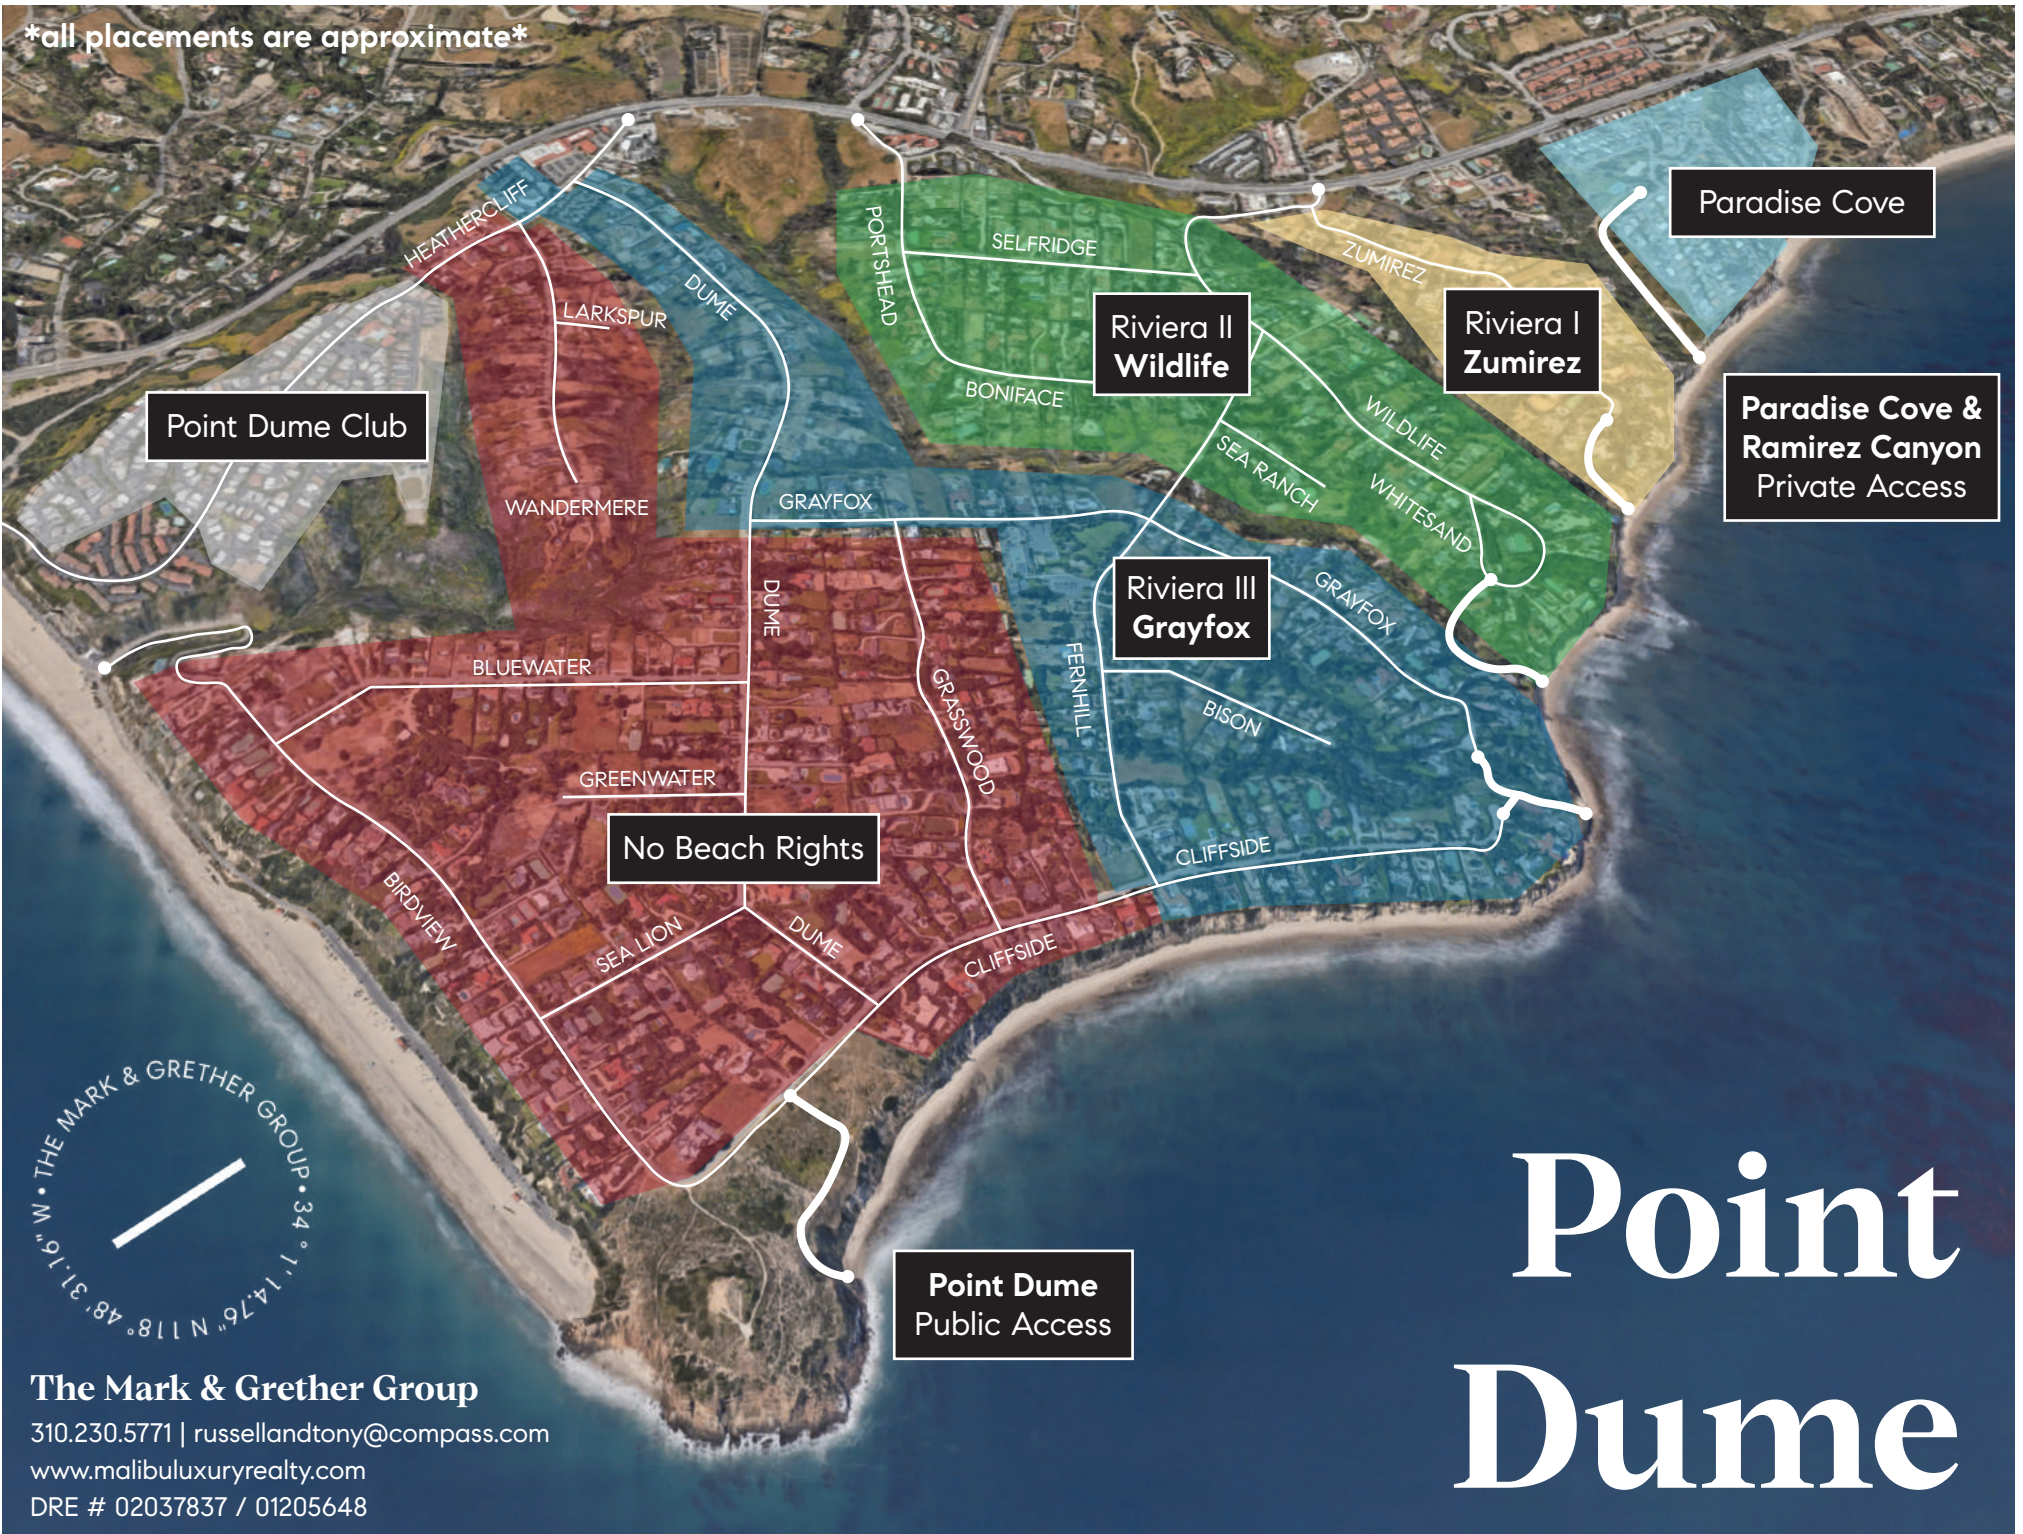

all placements are approximate

Paradise Cove

Paradise Cove & Ramirez Canyon Private Access

Riviera II Wildlife

Riviera I Zumirez

Riviera III Grayfox

Point Dume Club

No Beach Rights

Point Dume Public Access

Point Dume

The Mark & Grether Group
310.230.5771 | russellandtony@compass.com
www.malibuluxuryrealty.com
DRE # 02037837 / 01205648